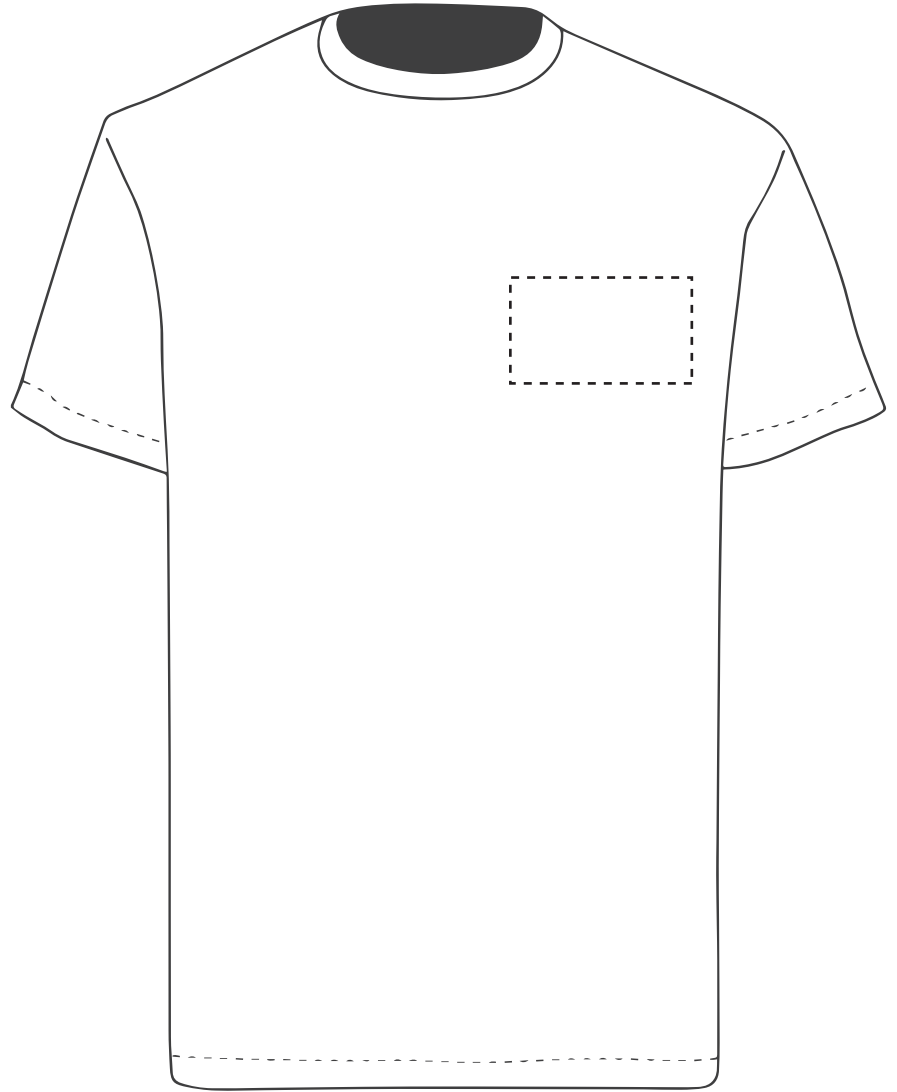

Madeira Thread Colours

The dashed line is to demonstrate print area and will not appear on your printed item

- Colour 1
- Colour 1
- Colour 1
- Colour 1

Product Image for visualisation
- colours may vary

ARTWORK SCALE 100%
Max print area: 90mm x 50mm

ARTWORK SCALE 20%

To proceed, please approve visual via the online system.

PLEASE NOTE:

- All colours including print and product are for visual purposes only and should not be regarded as the actual colour of the product and print.
- Some products may vary from batch to batch and may differ from previous orders.
- The colour and texture of a product can also have an effect on the final print colour.
- By approving this order we accept that you understand these terms.

This item is available in the following colours:

Your Ref:	Quantity:	Product Code: TF0005
Our Ref:	Version: 1	Product Colour: White

PRINTING CONCERNS: PRINT MAY DISCOLOUR

PRODUCT INFO: DUE TO THE NATURE OF THE PRODUCT THE PRINT POSITION MAY VARY BY 2 - 3 MM

Madeira Thread Colours

The dashed line is to demonstrate print area and will not appear on your printed item

- Colour 1
- Colour 1
- Colour 1
- Colour 1

ARTWORK SCALE 20%

Product Image for visualisation
- colours may vary