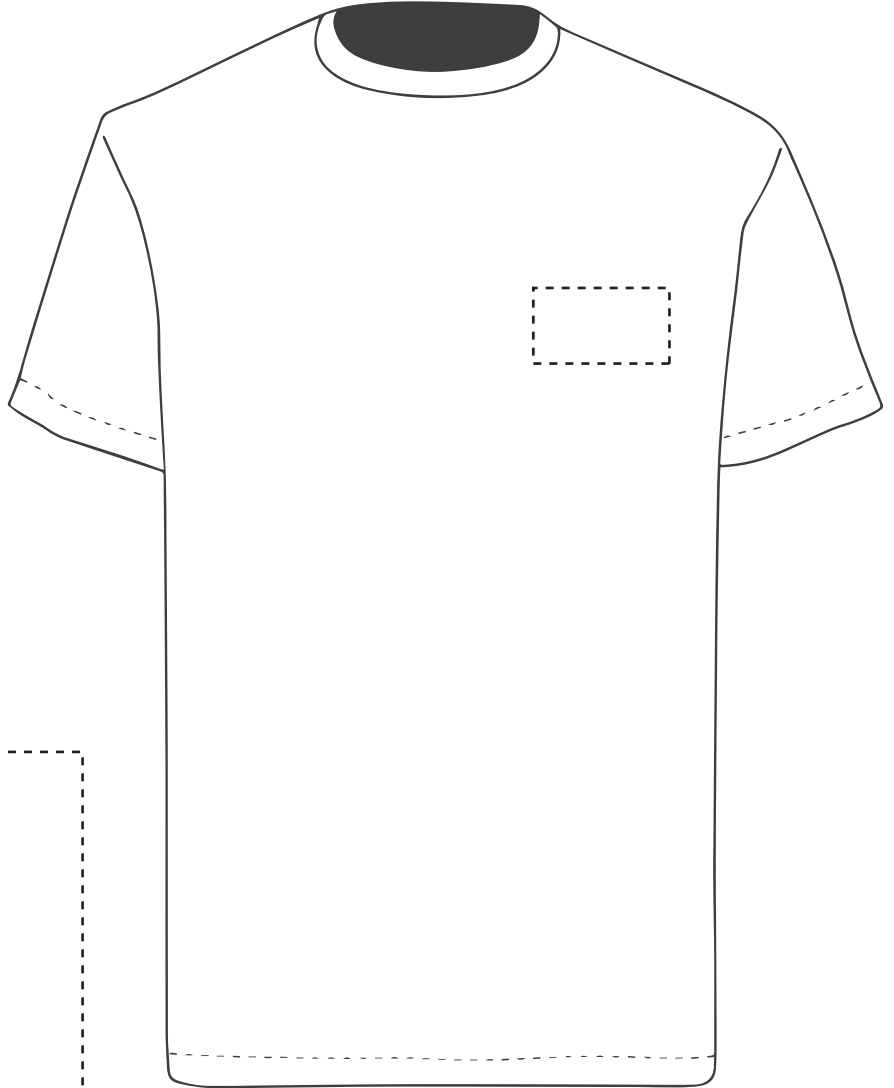

Your Ref:	Quantity:	Product Code: TF0005
Our Ref:	Version: 1	Product Colour: White

PRINTING CONCERNS: PRINT MAY DISCOLOUR

PRODUCT INFO: DUE TO THE NATURE OF THE PRODUCT THE PRINT POSITION MAY VARY BY 2 - 3 MM

Madeira Thread Colours

The dashed line is to demonstrate print area and will not appear on your printed item

- Colour 1
- Colour 1
- Colour 1
- Colour 1

Product Image for visualisation
- colours may vary

ARTWORK SCALE 100%
Max print area: 90mm x 50mm

ARTWORK SCALE 20%

To proceed, please approve visual via the online system.

PLEASE NOTE:

- All colours including print and product are for visual purposes only and should not be regarded as the actual colour of the product and print.
- Some products may vary from batch to batch and may differ from previous orders.
- The colour and texture of a product can also have an effect on the final print colour.
- By approving this order we accept that you understand these terms.

This item is available in the following colours:

ARTWORK SCALE 100%

Max print area: 120mm x 70mm